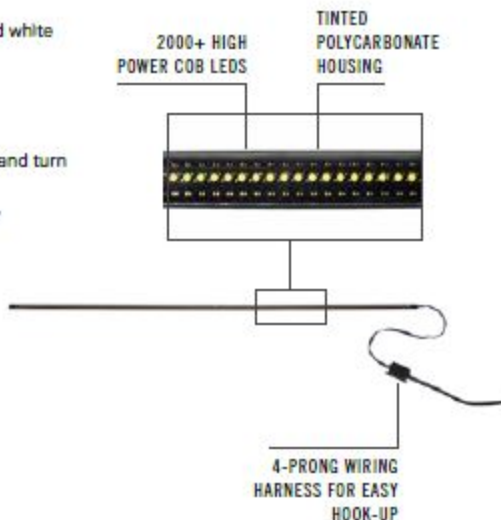

PART #	APPLICATION	YEAR
91009-60	60" BLADE LED LIGHT BAR	UNIVERSAL
91009-48	48" BLADE LED LIGHT BAR	UNIVERSAL