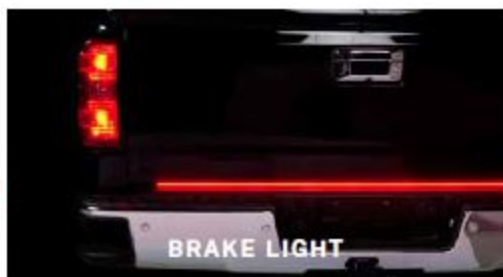

BLADE

TAILGATE LIGHT BAR

BLADE TAILGATE LIGHT BAR | FITS ALL FULL & MID-SIZE TRUCKS

+ FEATURES

- High Power Chip-on-Board (COB) technology – 2000+ LEDs in a 60" light bar
- Brilliant and defining LED light output in red, amber, and white
- Custom designed to fit all full & mid-size trucks
- Fully encapsulated in a tinted polycarbonate housing
- IP69K - Fully sealed for water and weatherproofing
- Operates with running lights, brake lights, reverse light and turn signals
- Sizes: L 57 1/2" x W 3/8" x H 5/8" & L 48" x W 3/8" x H 5/8"

3 YEARS

PATENTS PENDING

4-prong wiring harness for easy hook-up to receiver hitch & patented attachment clips for easy removal to access spare tire release